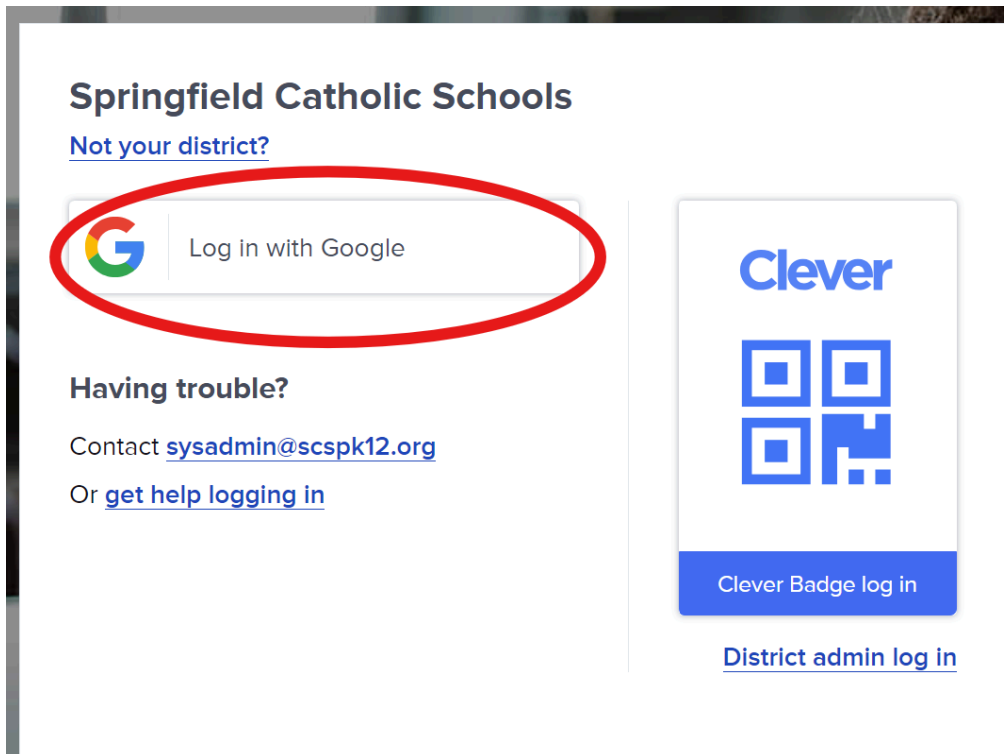

## Springfield Catholic Schools - Clever Login

1. Go to: <https://clever.com/in/springfieldcatholic>
2. Select Log in with Google

3. Log in with your child's Google account.

Username: [firstname][lastname][HS grad year]@goirish.org (example: [johnsmith37@goirish.org](mailto:johnsmith37@goirish.org)). There are a few exceptions to the naming convention. If you can't log in, please ask your teacher or email [helpdesk@scspk12.org](mailto:helpdesk@scspk12.org) for help.